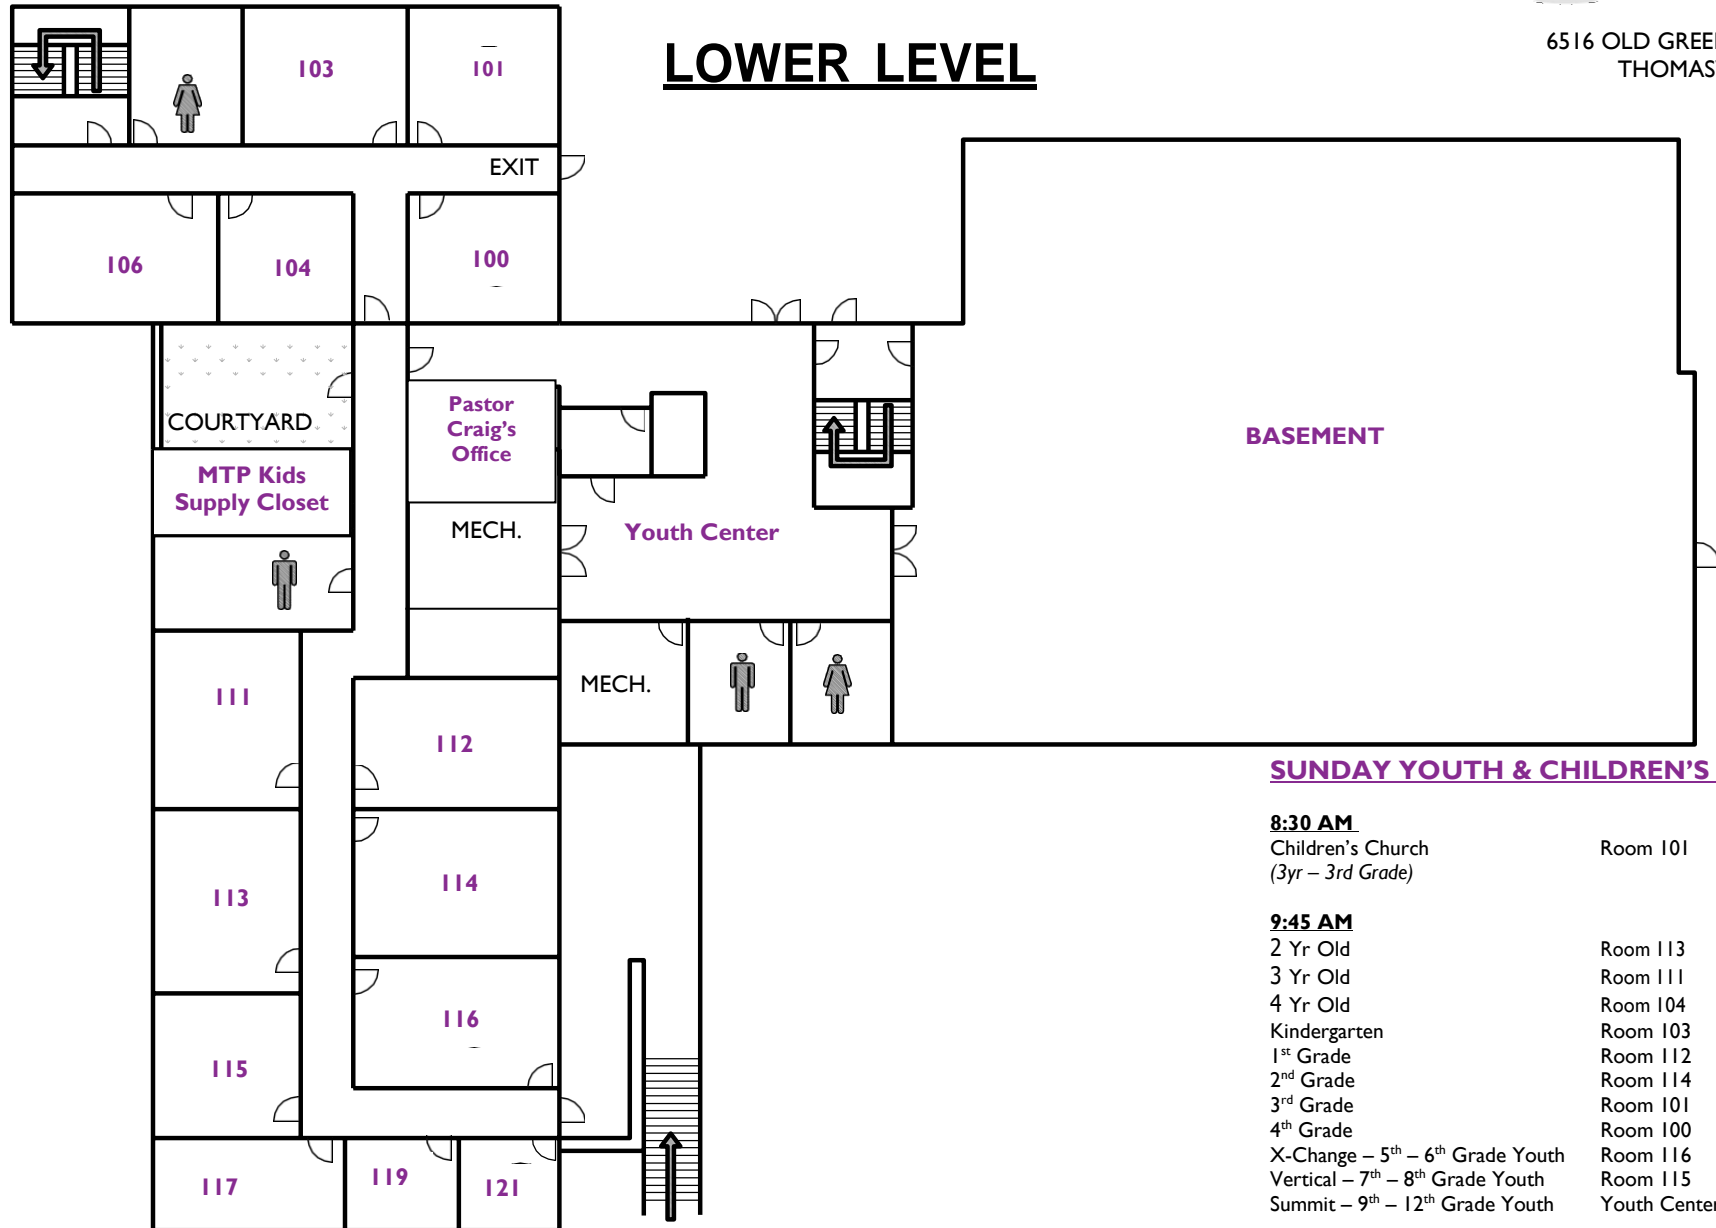

6516 OLD GREENSBORO ROAD
 THOMASVILLE, NC 27360
 336-475-6757

SUNDAY ADULT SMALL GROUPS

- 8:45 AM**
 Gospel Class Room 205
- 9:45 AM**
 Christian Seekers Room 206
 Kerygma Room 207
 New Horizons Room 205
 Willing Workers Room 202
 Friendship Class Room 204
 College/Young Adults Room 117 (lower level)
- 11:00 AM**
 Fellowship Class Room 207
 LIFT Class Room 202
 Starting Points Banquet Room

MAIN LEVEL

LOWER LEVEL

SUNDAY YOUTH & CHILDREN'S CLASSES

8:30 AM		
Children's Church		Room 101
(3yr - 3rd Grade)		
9:45 AM		
2 Yr Old		Room 113
3 Yr Old		Room 111
4 Yr Old		Room 104
Kindergarten		Room 103
1 st Grade		Room 112
2 nd Grade		Room 114
3 rd Grade		Room 101
4 th Grade		Room 100
X-Change - 5 th - 6 th Grade Youth		Room 116
Vertical - 7 th - 8 th Grade Youth		Room 115
Summit - 9 th - 12 th Grade Youth		Youth Center
11:00 AM		
Children's Church		Room 101
Youth Crew Worship Service		Youth Center