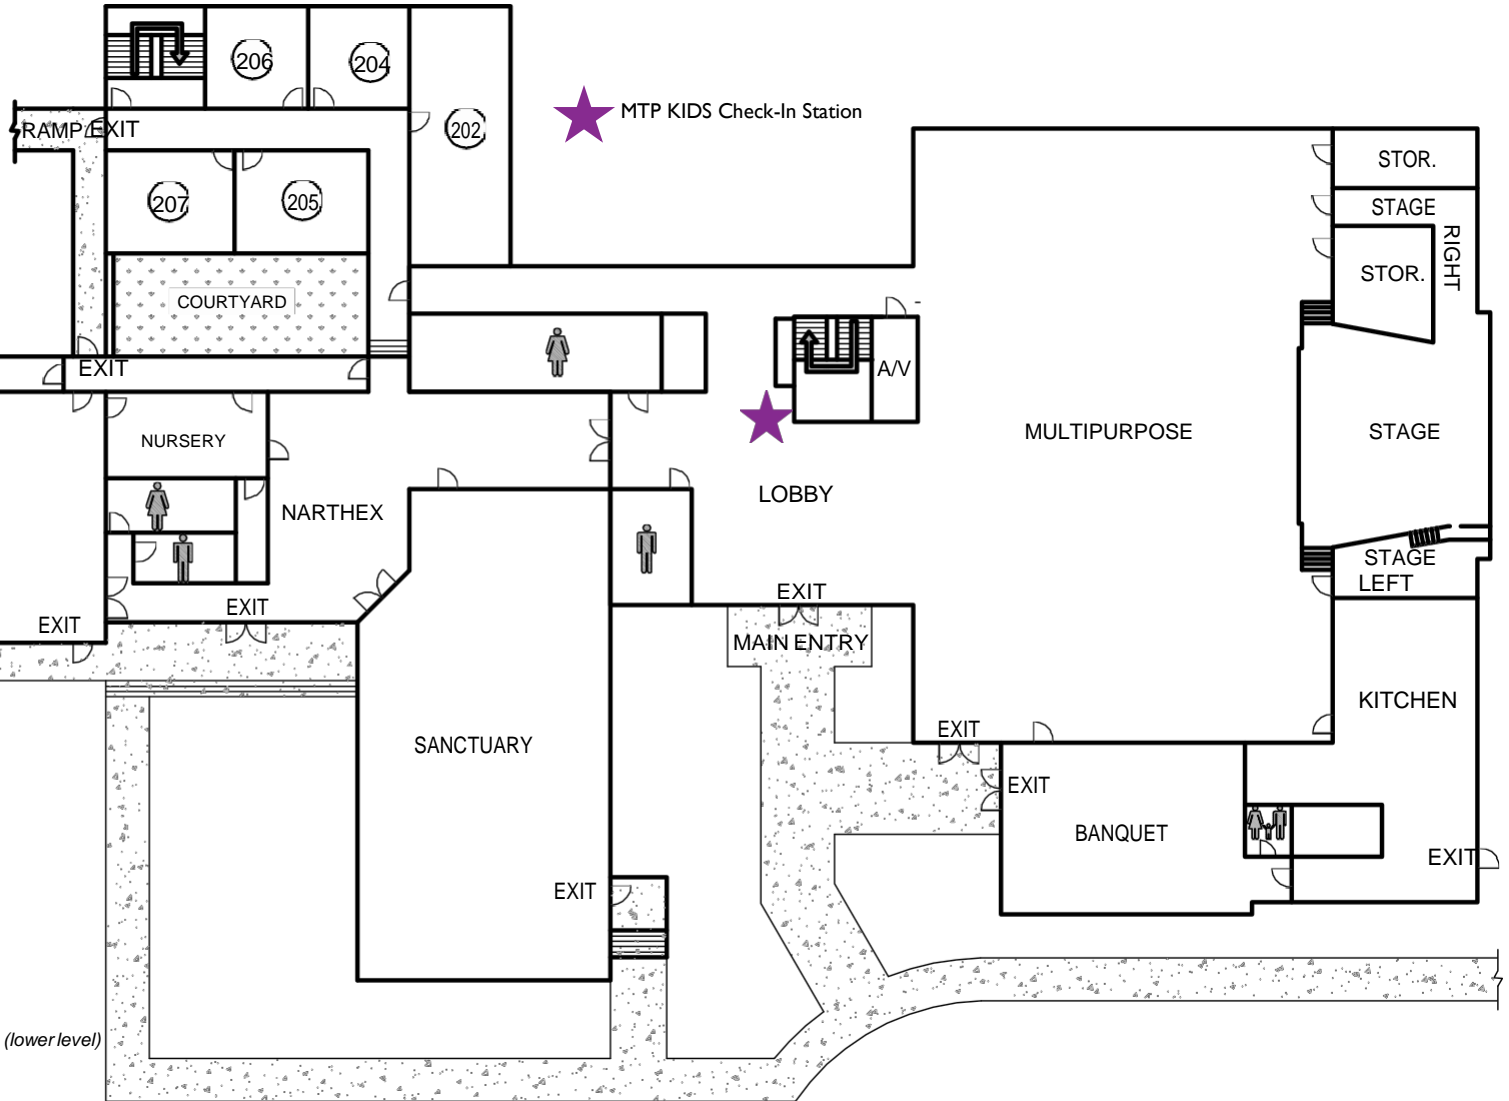

6516 OLD GREENSBORO ROAD
 THOMASVILLE, NC 27360
 336-475-6757

SUNDAY ADULT SMALL GROUPS

- 8:45 AM**
 Gospel Class Room 205
- 9:45 AM**
 Christian Seekers Room 206
 Kerygma Room 207
 New Horizons Room 205
 Willing Workers Room 202
 Friendship Class Room 204
 College/Young Adults Room 117 (lower level)
- 11:00 AM**
 Fellowship Class Room 207
 LIFT Class Room 202
 Starting Points Banquet Room

MAIN LEVEL

LOWER LEVEL

SUNDAY YOUTH & CHILDREN'S CLASSES

8:30 AM		
Children's Church		Room 101
(3yr - 3rd Grade)		
9:45 AM		
2 Yr Old		Room 113
3 Yr Old		Room 111
4 Yr Old		Room 104
Kindergarten		Room 103
1 st Grade		Room 112
2 nd Grade		Room 114
3 rd Grade		Room 101
4 th Grade		Room 100
X-Change - 5 th - 6 th Grade Youth		Room 116
Vertical - 7 th - 8 th Grade Youth		Room 115
Summit - 9 th - 12 th Grade Youth		Youth Center
11:00 AM		
Children's Church		Room 101
Youth Crew Worship Service		Youth Center